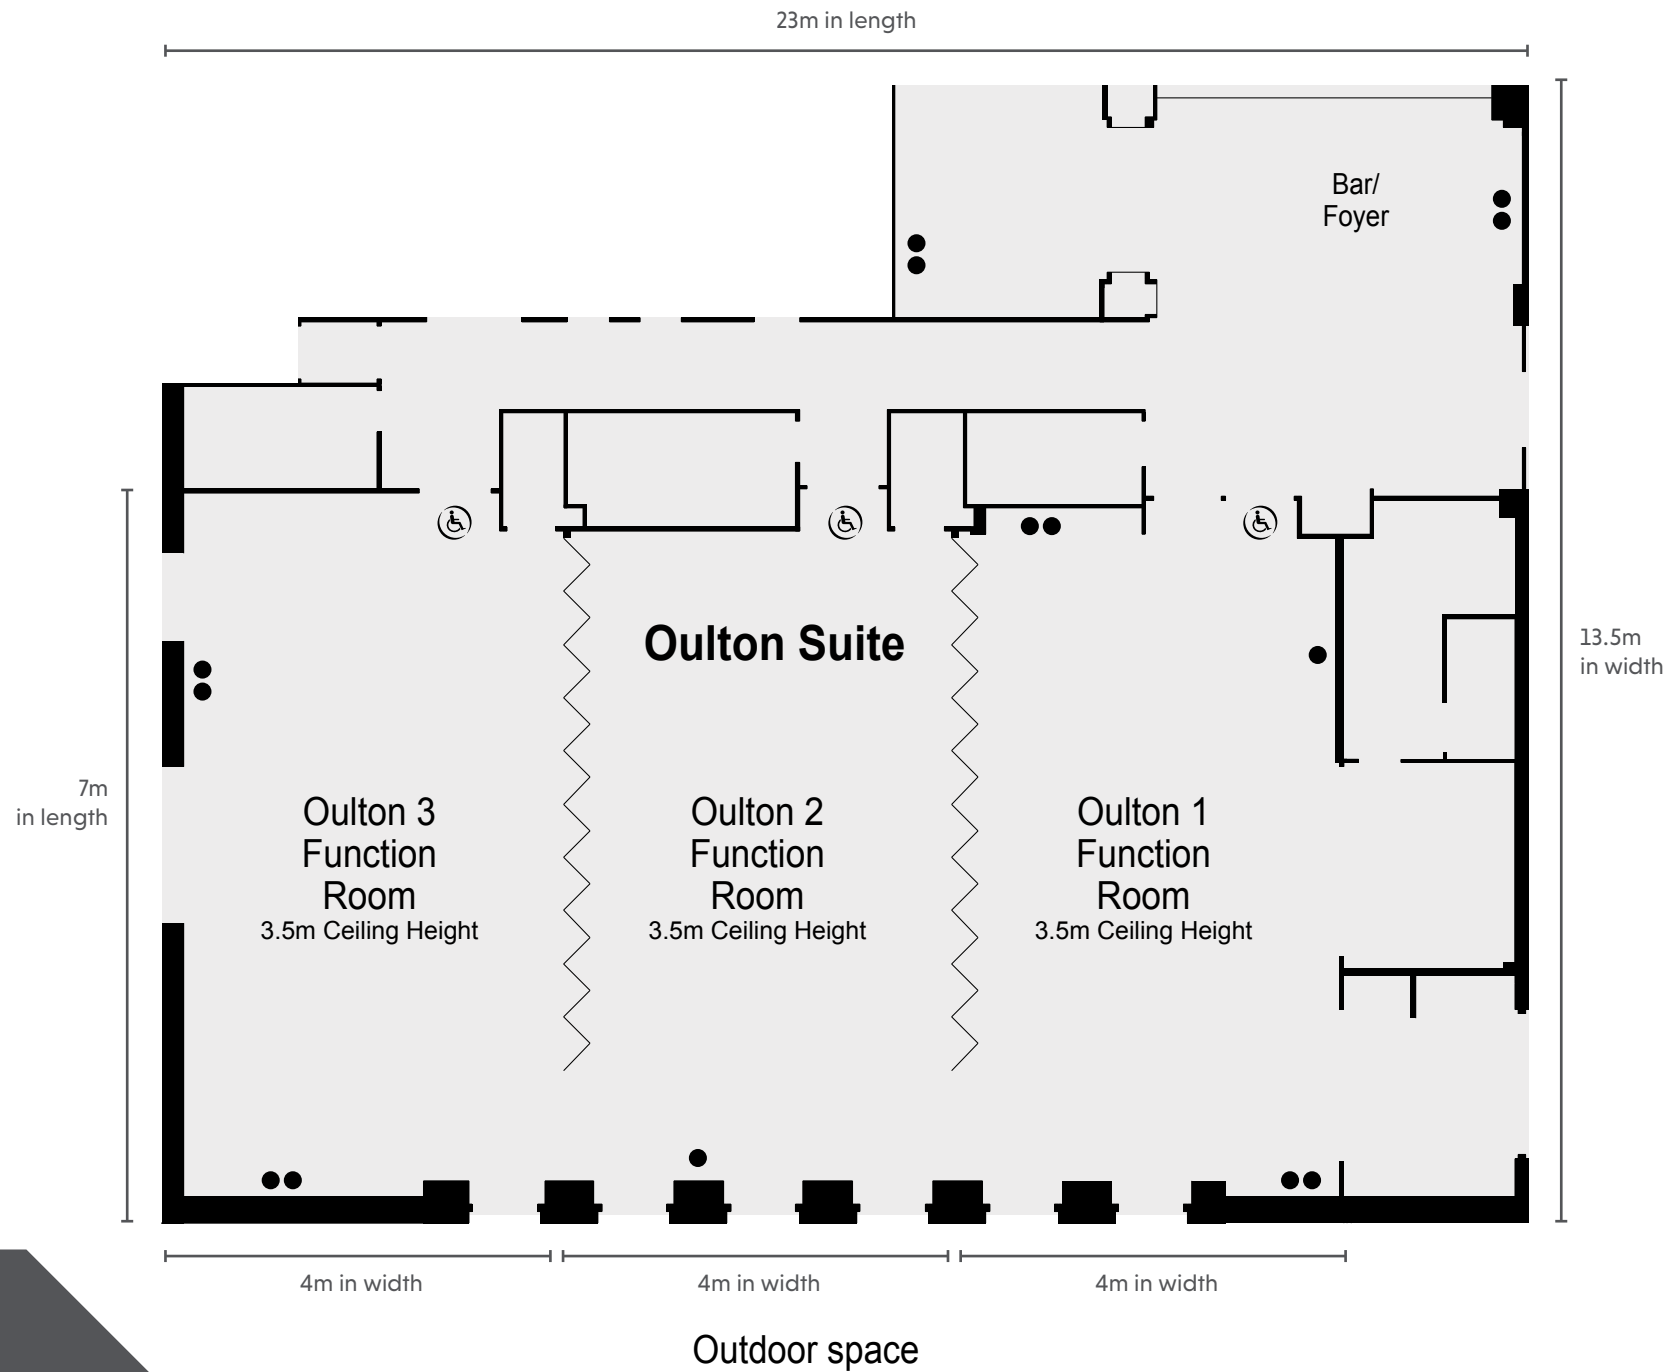

OULTON HALL

THE QHOTELS COLLECTION

CAPACITIES

Meeting Room	Dimensions (m) L x W x H	Floor	Theatre	Cabaret	Classroom	Boardroom	Banquet	U-Shape	Dinner Dance
Oulton Suite	23 x 13.5 x 3.5	G	220	160	60	n/a	220	n/a	220
Oulton 1	7.0 x 4.0 x 3.5	G	100	48	22	35	60	36	n/a
Oulton 2	7.0 x 4.0 x 3.5	G	100	48	22	35	60	36	n/a
Oulton 3	7.0 x 4.0 x 3.5	G	100	48	22	35	60	36	n/a
Oulton 1&2	15.3 x 13.0 x 3.5	G	200	80	44	70	120	60	120
Oulton 2&3	15.3 x 13.0 x 3.5	G	200	80	44	70	120	60	120
Rothwell Suite	8.0 x 8.0 x 4.0	G	40	32	18	20	40	20	n/a
Perkin's Suite	5.0 x 3.0 x 4.0	G	n/a	n/a	n/a	6	n/a	n/a	n/a
Repton Room	15 x 8.0 x 5.0	G	70	48	20	26	70	28	60
Repton Lounge	10 x 7.0 x 5.0	G	40	32	16	20	40	15	n/a
Rosedale Suite	5.9 x 3.8 x 7.0	1	25	12	12	12	n/a	14	n/a
Upper Claret Jug	15 x 10 x 3.0	1	70	56	30	30	70	30	70

* all rooms have natural light apart from the Perkins

OULTON HALL
THE QHOTELS COLLECTION

OULTON SUITE - MAIN HOTEL - GROUND FLOOR

KEY

- Single 13amp Power Point
- Double 13amp Power Point
- ▶ Natural Light*
- ♿ Wheelchair Access
- ⋈ Partition Wall

* all rooms have natural light apart from the Perkins

OULTON HALL
THE QHOTELS COLLECTION

MAIN HOTEL - GROUND FLOOR

KEY

- Single 13amp Power Point
- Double 13amp Power Point
- ▶ Natural Light*
- ♿ Wheelchair Access
- ⋈ Partition Wall

* all rooms have natural light apart from the Perkins

KEY

- Single 13amp Power Point
- Double 13amp Power Point
- ▶ Natural Light*
- ♿ Wheelchair Access
- ⋈ Partition Wall

* all rooms have natural light
apart from the Perkins