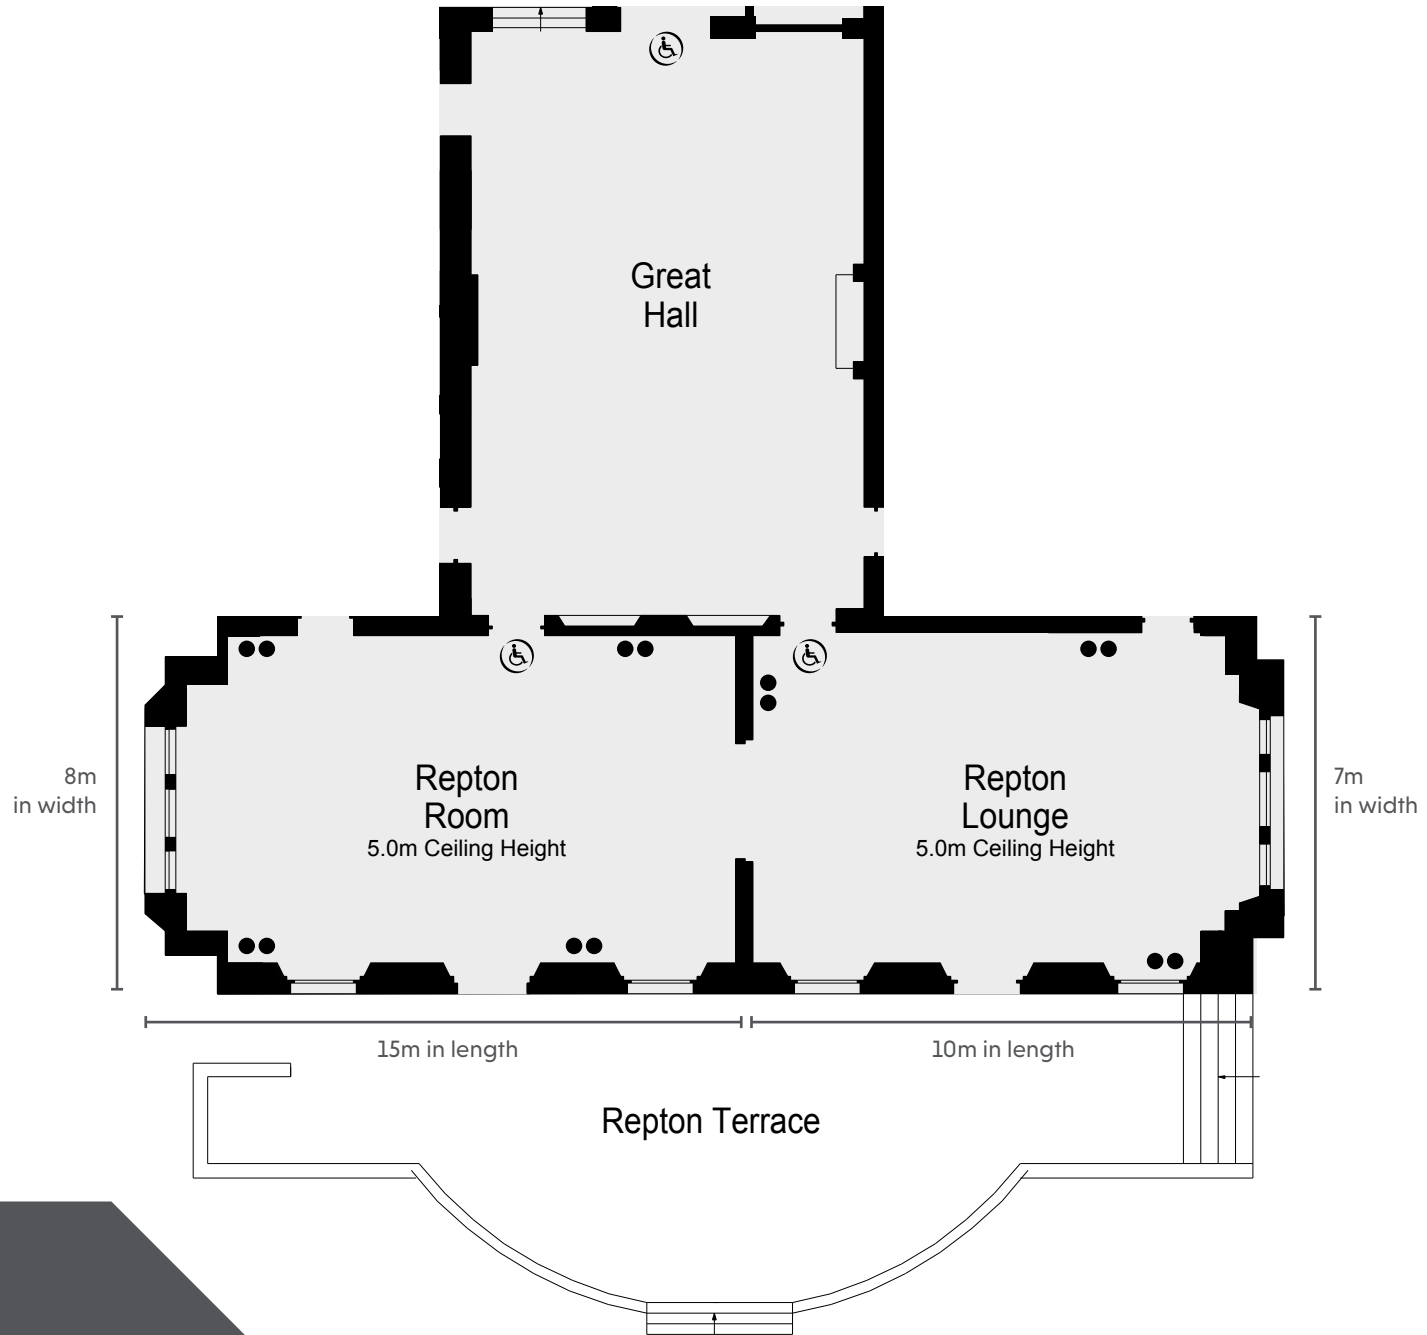

OULTON HALL

THE QHOTELS COLLECTION

CAPACITIES

Meeting Room	Dimensions (m) L x W x H	Floor	Theatre	Cabaret	Classroom	Boardroom	Banquet	U-Shape	Dinner Dance
Oulton Suite	23 x 13.5 x 3.5	G	220	160	60	n/a	220	n/a	220
Oulton 1	7.0 x 4.0 x 3.5	G	100	48	22	35	60	36	n/a
Oulton 2	7.0 x 4.0 x 3.5	G	100	48	22	35	60	36	n/a
Oulton 3	7.0 x 4.0 x 3.5	G	100	48	22	35	60	36	n/a
Oulton 1&2	15.3 x 13.0 x 3.5	G	200	80	44	70	120	60	120
Oulton 2&3	15.3 x 13.0 x 3.5	G	200	80	44	70	120	60	120
Rothwell Suite	8.0 x 8.0 x 4.0	G	40	32	18	20	40	20	n/a
Perkin's Suite	5.0 x 3.0 x 4.0	G	n/a	n/a	n/a	6	n/a	n/a	n/a
Repton Room	15 x 8.0 x 5.0	G	70	48	20	26	70	28	60
Repton Lounge	10 x 7.0 x 5.0	G	40	32	16	20	40	15	n/a
Rosedale Suite	5.9 x 3.8 x 7.0	1	25	12	12	12	n/a	14	n/a
Upper Claret Jug	15 x 10 x 3.0	1	70	56	30	30	70	30	70

* all rooms have natural light apart from the Perkins

OULTON HALL
THE QHOTELS COLLECTION

OULTON SUITE - MAIN HOTEL - GROUND FLOOR

KEY

- Single 13amp Power Point
- Double 13amp Power Point
- ▶ Natural Light*
- ♿ Wheelchair Access
- ⋈ Partition Wall

* all rooms have natural light apart from the Perkins

OULTON HALL
THE QHOTELS COLLECTION

MAIN HOTEL - GROUND FLOOR

KEY

- Single 13amp Power Point
- Double 13amp Power Point
- ▶ Natural Light*
- ♿ Wheelchair Access
- ⋈ Partition Wall

* all rooms have natural light apart from the Perkins

KEY

- Single 13amp Power Point
- Double 13amp Power Point
- ▶ Natural Light*
- ♿ Wheelchair Access
- ⋈ Partition Wall

* all rooms have natural light
apart from the Perkins