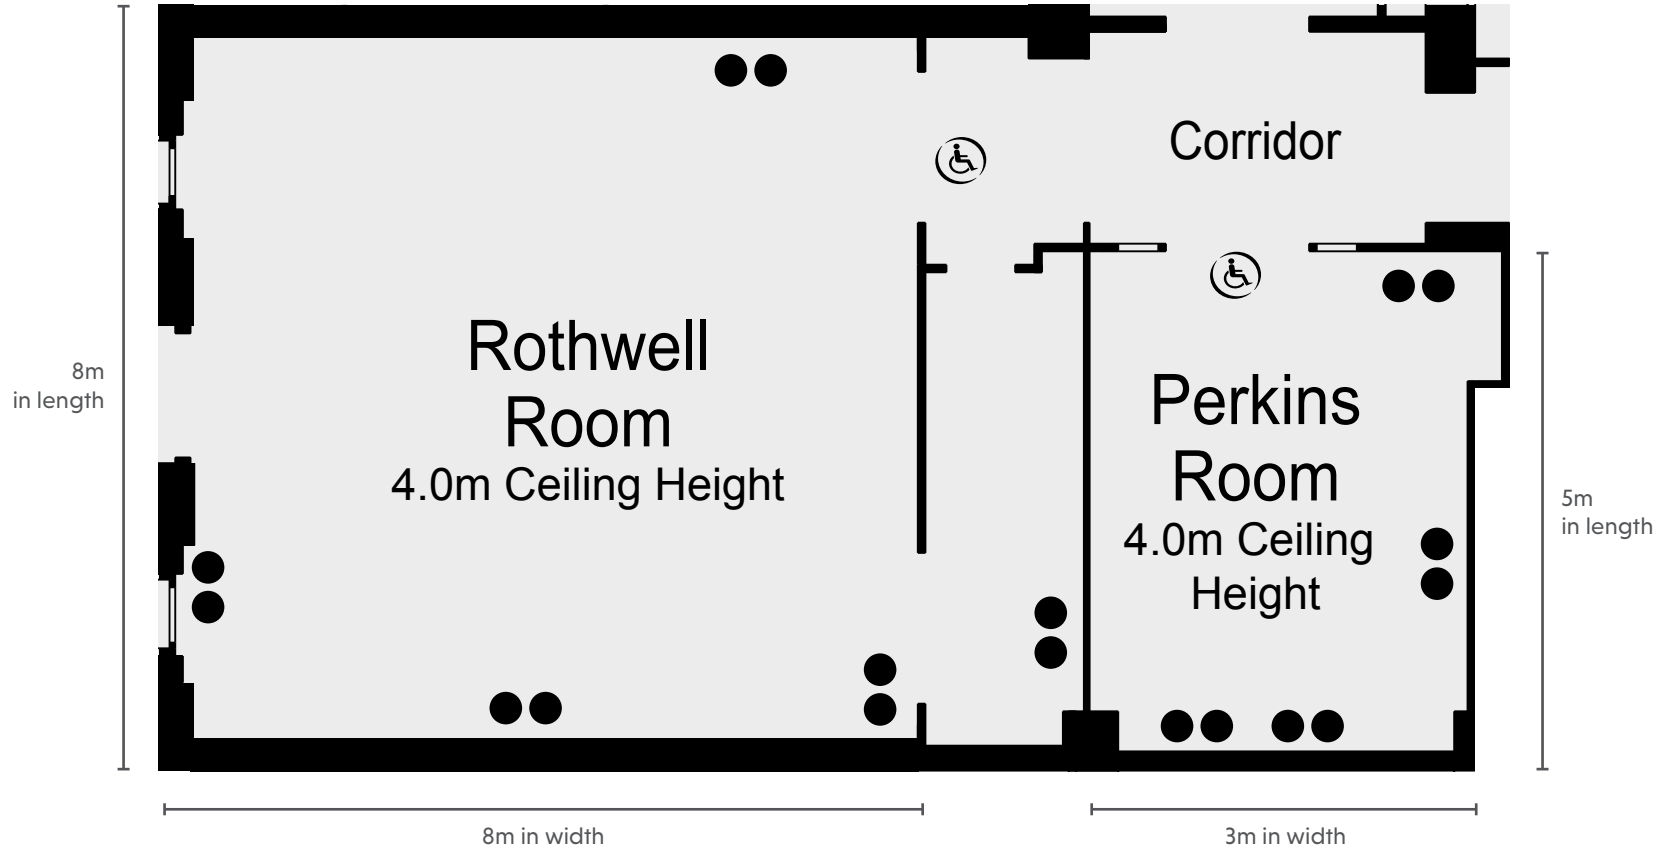

OULTON HALL

THE QHOTELS COLLECTION

CAPACITIES

Meeting Room	Dimensions (m) L x W x H	Floor	Theatre	Cabaret	Classroom	Boardroom	Banquet	U-Shape	Dinner Dance
Oulton Suite	23 x 13.5 x 3.5	G	220	160	60	n/a	220	n/a	220
Oulton 1	7.0 x 4.0 x 3.5	G	100	48	22	35	60	36	n/a
Oulton 2	7.0 x 4.0 x 3.5	G	100	48	22	35	60	36	n/a
Oulton 3	7.0 x 4.0 x 3.5	G	100	48	22	35	60	36	n/a
Oulton 1&2	15.3 x 13.0 x 3.5	G	200	80	44	70	120	60	120
Oulton 2&3	15.3 x 13.0 x 3.5	G	200	80	44	70	120	60	120
Rothwell Suite	8.0 x 8.0 x 4.0	G	40	32	18	20	40	20	n/a
Perkin's Suite	5.0 x 3.0 x 4.0	G	n/a	n/a	n/a	6	n/a	n/a	n/a
Repton Room	15 x 8.0 x 5.0	G	70	48	20	26	70	28	60
Repton Lounge	10 x 7.0 x 5.0	G	40	32	16	20	40	15	n/a
Rosedale Suite	5.9 x 3.8 x 7.0	1	25	12	12	12	n/a	14	n/a
Upper Claret Jug	15 x 10 x 3.0	1	70	56	30	30	70	30	70

* all rooms have natural light apart from the Perkins

OULTON HALL
THE QHOTELS COLLECTION

OULTON SUITE - MAIN HOTEL - GROUND FLOOR

KEY

- Single 13amp Power Point
- Double 13amp Power Point
- ▶ Natural Light*
- ♿ Wheelchair Access
- ⋈ Partition Wall

* all rooms have natural light apart from the Perkins

OULTON HALL
THE QHOTELS COLLECTION

MAIN HOTEL - GROUND FLOOR

KEY

- Single 13amp Power Point
- Double 13amp Power Point
- ▶ Natural Light*
- ♿ Wheelchair Access
- ⋈ Partition Wall