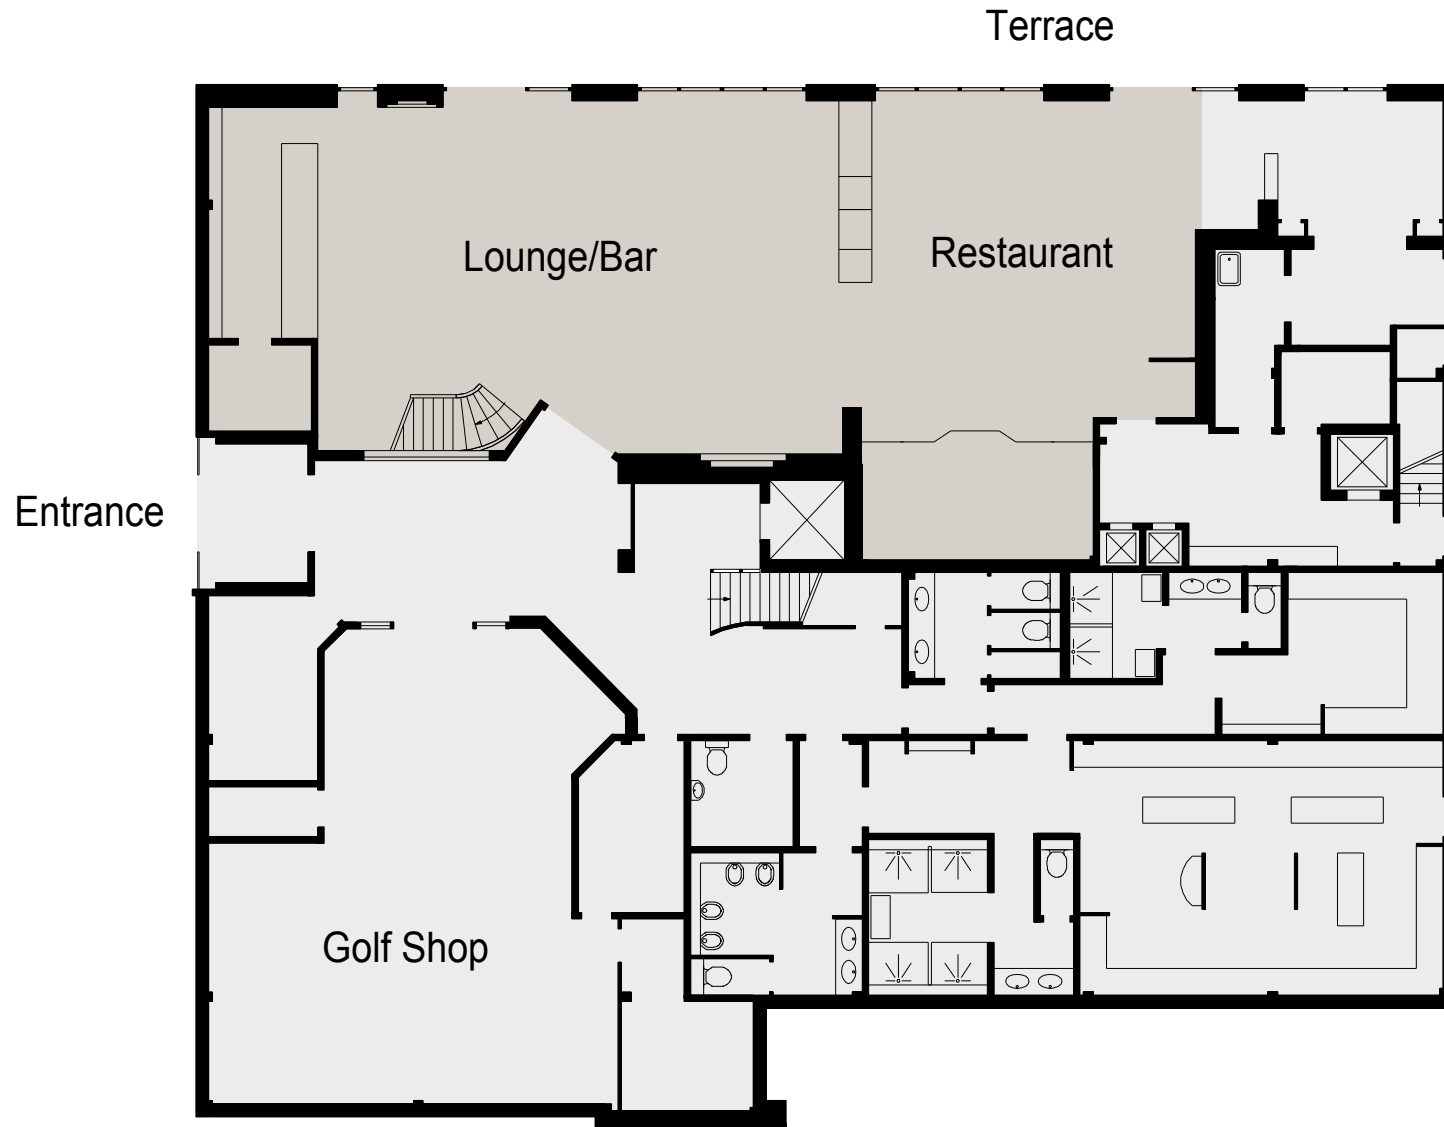

OULTON HALL

THE QHOTELS COLLECTION

CAPACITIES

Meeting Room	Dimensions (m) L x W x H	Floor	Theatre	Cabaret	Classroom	Boardroom	Banquet	U-Shape	Dinner Dance
Oulton Suite	23 x 13.5 x 3.5	G	220	160	60	n/a	220	n/a	220
Oulton 1	7.0 x 4.0 x 3.5	G	100	48	22	35	60	36	n/a
Oulton 2	7.0 x 4.0 x 3.5	G	100	48	22	35	60	36	n/a
Oulton 3	7.0 x 4.0 x 3.5	G	100	48	22	35	60	36	n/a
Oulton 1&2	15.3 x 13.0 x 3.5	G	200	80	44	70	120	60	120
Oulton 2&3	15.3 x 13.0 x 3.5	G	200	80	44	70	120	60	120
Rothwell Suite	8.0 x 8.0 x 4.0	G	40	32	18	20	40	20	n/a
Perkin's Suite	5.0 x 3.0 x 4.0	G	n/a	n/a	n/a	6	n/a	n/a	n/a
Repton Room	15 x 8.0 x 5.0	G	70	48	20	26	70	28	60
Repton Lounge	10 x 7.0 x 5.0	G	40	32	16	20	40	15	n/a
Rosedale Suite	5.9 x 3.8 x 7.0	1	25	12	12	12	n/a	14	n/a
Upper Claret Jug	15 x 10 x 3.0	1	70	56	30	30	70	30	70

OULTON HALL

THE QHOTELS COLLECTION

OULTON HALL
THE QHOTELS COLLECTION

GOLF CLUB HOUSE - CLARET JUG BAR & RESTAURANT
GROUND FLOOR

KEY

- Single 13amp Power Point
- Double 13amp Power Point
- ▶ Natural Light*
- ♿ Wheelchair Access
- ⋈ Partition Wall

* all rooms have natural light apart from the Perkins

OULTON HALL
THE QHOTELS COLLECTION

OULTON SUITE - MAIN HOTEL - GROUND FLOOR

KEY

- Single 13amp Power Point
- Double 13amp Power Point
- ▶ Natural Light*
- ♿ Wheelchair Access
- ⋈ Partition Wall

* all rooms have natural light apart from the Perkins

OULTON HALL
THE QHOTELS COLLECTION

MAIN HOTEL - GROUND FLOOR

KEY

- Single 13amp Power Point
- Double 13amp Power Point
- ▶ Natural Light*
- ♿ Wheelchair Access
- ⋈ Partition Wall