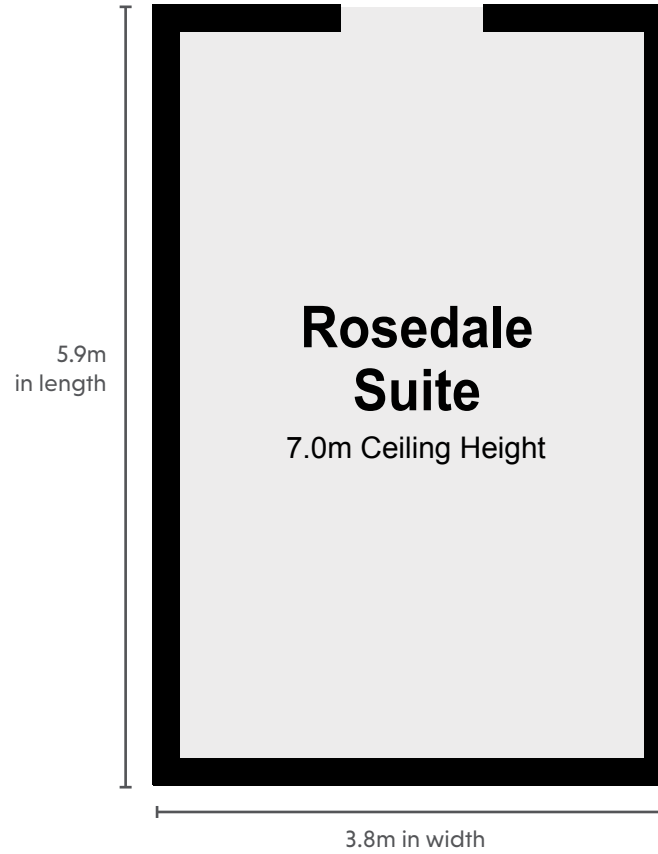

OULTON HALL

THE QHOTELS COLLECTION

CAPACITIES

Meeting Room	Dimensions (m) L x W x H	Floor	Theatre	Cabaret	Classroom	Boardroom	Banquet	U-Shape	Dinner Dance
Oulton Suite	23 x 13.5 x 3.5	G	220	160	60	n/a	220	n/a	220
Oulton 1	7.0 x 4.0 x 3.5	G	100	48	22	35	60	36	n/a
Oulton 2	7.0 x 4.0 x 3.5	G	100	48	22	35	60	36	n/a
Oulton 3	7.0 x 4.0 x 3.5	G	100	48	22	35	60	36	n/a
Oulton 1&2	15.3 x 13.0 x 3.5	G	200	80	44	70	120	60	120
Oulton 2&3	15.3 x 13.0 x 3.5	G	200	80	44	70	120	60	120
Rothwell Suite	8.0 x 8.0 x 4.0	G	40	32	18	20	40	20	n/a
Perkin's Suite	5.0 x 3.0 x 4.0	G	n/a	n/a	n/a	6	n/a	n/a	n/a
Repton Room	15 x 8.0 x 5.0	G	70	48	20	26	70	28	60
Repton Lounge	10 x 7.0 x 5.0	G	40	32	16	20	40	15	n/a
Rosedale Suite	5.9 x 3.8 x 7.0	1	25	12	12	12	n/a	14	n/a
Upper Claret Jug	15 x 10 x 3.0	1	70	56	30	30	70	30	70

* all rooms have natural light apart from the Perkins

OULTON HALL
THE QHOTELS COLLECTION

OULTON SUITE - MAIN HOTEL - GROUND FLOOR

KEY

- Single 13amp Power Point
- Double 13amp Power Point
- ▶ Natural Light*
- ♿ Wheelchair Access
- ⋈ Partition Wall

* all rooms have natural light apart from the Perkins

OULTON HALL
THE QHOTELS COLLECTION

MAIN HOTEL - GROUND FLOOR

KEY

- Single 13amp Power Point
- Double 13amp Power Point
- ▶ Natural Light*
- ♿ Wheelchair Access
- ⋈ Partition Wall

* all rooms have natural light apart from the Perkins

KEY

- Single 13amp Power Point
- Double 13amp Power Point
- ▶ Natural Light*
- ♿ Wheelchair Access
- ⋈ Partition Wall

* all rooms have natural light
apart from the Perkins