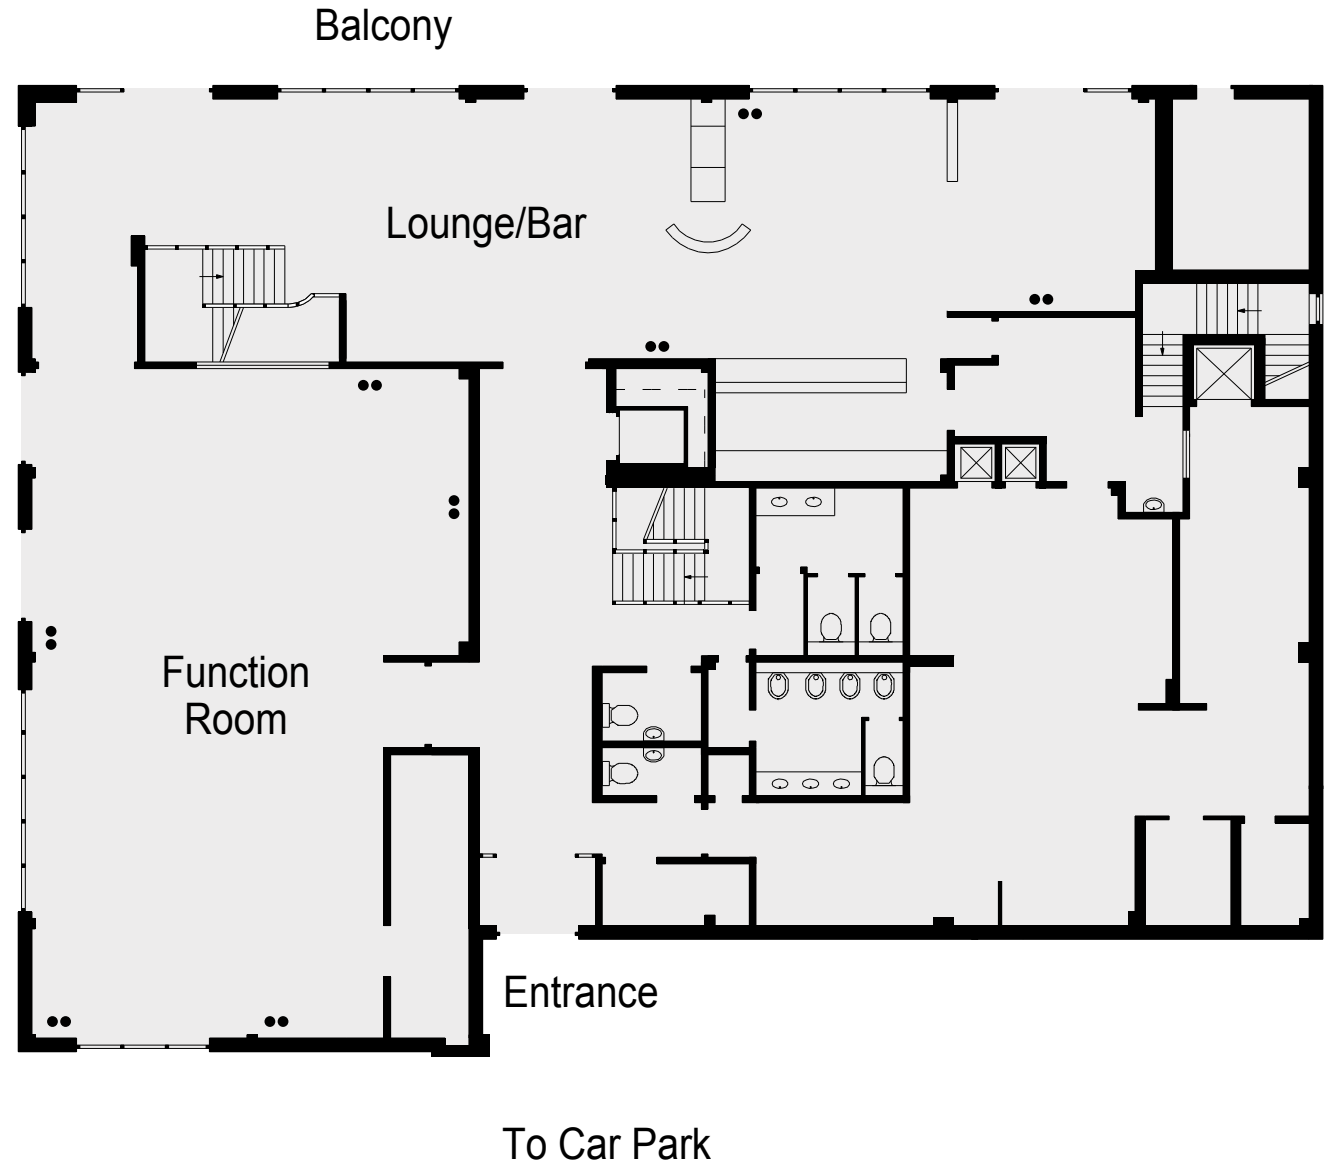

OULTON HALL

THE QHOTELS COLLECTION

CAPACITIES

Meeting Room	Dimensions (m) L x W x H	Floor	Theatre	Cabaret	Classroom	Boardroom	Banquet	U-Shape	Dinner Dance
Oulton Suite	23 x 13.5 x 3.5	G	220	160	60	n/a	220	n/a	220
Oulton 1	7.0 x 4.0 x 3.5	G	100	48	22	35	60	36	n/a
Oulton 2	7.0 x 4.0 x 3.5	G	100	48	22	35	60	36	n/a
Oulton 3	7.0 x 4.0 x 3.5	G	100	48	22	35	60	36	n/a
Oulton 1&2	15.3 x 13.0 x 3.5	G	200	80	44	70	120	60	120
Oulton 2&3	15.3 x 13.0 x 3.5	G	200	80	44	70	120	60	120
Rothwell Suite	8.0 x 8.0 x 4.0	G	40	32	18	20	40	20	n/a
Perkin's Suite	5.0 x 3.0 x 4.0	G	n/a	n/a	n/a	6	n/a	n/a	n/a
Repton Room	15 x 8.0 x 5.0	G	70	48	20	26	70	28	60
Repton Lounge	10 x 7.0 x 5.0	G	40	32	16	20	40	15	n/a
Rosedale Suite	5.9 x 3.8 x 7.0	1	25	12	12	12	n/a	14	n/a
Upper Claret Jug	15 x 10 x 3.0	1	70	56	30	30	70	30	70

OULTON HALL

THE QHOTELS COLLECTION

OULTON HALL
THE QHOTELS COLLECTION

GOLF CLUB HOUSE - CLARET JUG BAR & RESTAURANT
GROUND FLOOR

KEY

- Single 13amp Power Point
- Double 13amp Power Point
- ▶ Natural Light*
- ♿ Wheelchair Access
- ⋈ Partition Wall

* all rooms have natural light apart from the Perkins

OULTON HALL
THE QHOTELS COLLECTION

GOLF CLUB HOUSE - CLARET JUG BAR & RESTAURANT
FIRST FLOOR

KEY

- Single 13amp Power Point
- Double 13amp Power Point
- ▶ Natural Light*
- ♿ Wheelchair Access
- ⋈ Partition Wall

* all rooms have natural light apart from the Perkins

OULTON HALL
THE QHOTELS COLLECTION

OULTON SUITE - MAIN HOTEL - GROUND FLOOR

KEY

- Single 13amp Power Point
- Double 13amp Power Point
- ▶ Natural Light*
- ♿ Wheelchair Access
- ⋈ Partition Wall