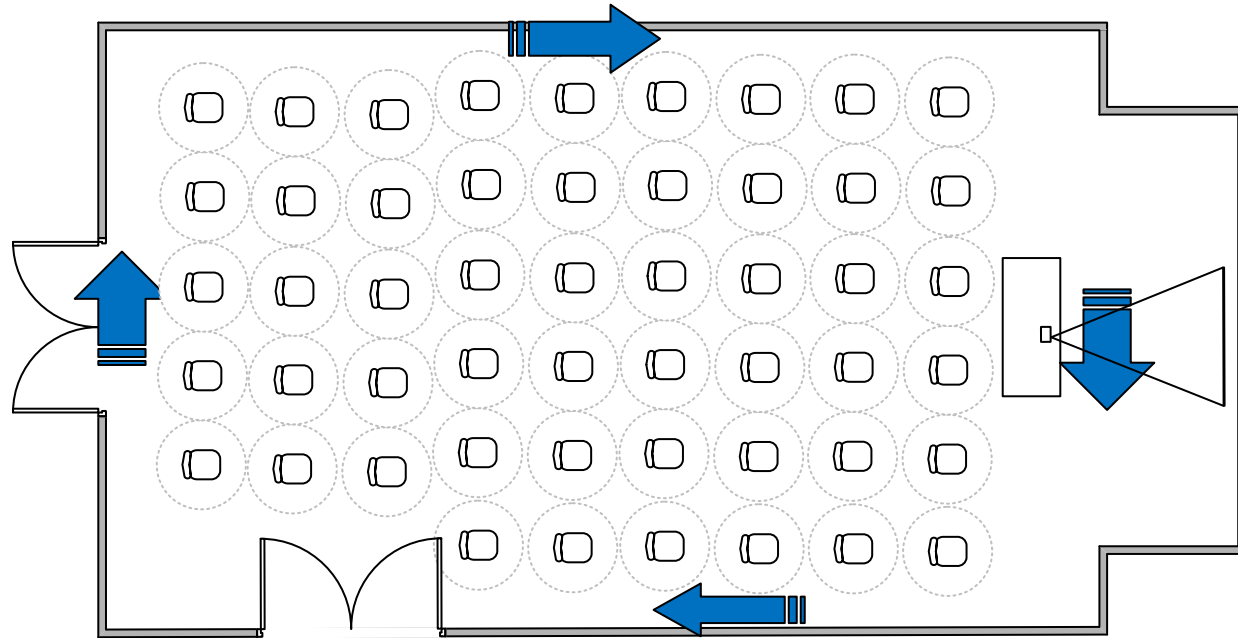

Repton Suite – Oulton Hall

Theatre Style for 51 Pax – 1m spacing

Repton Room