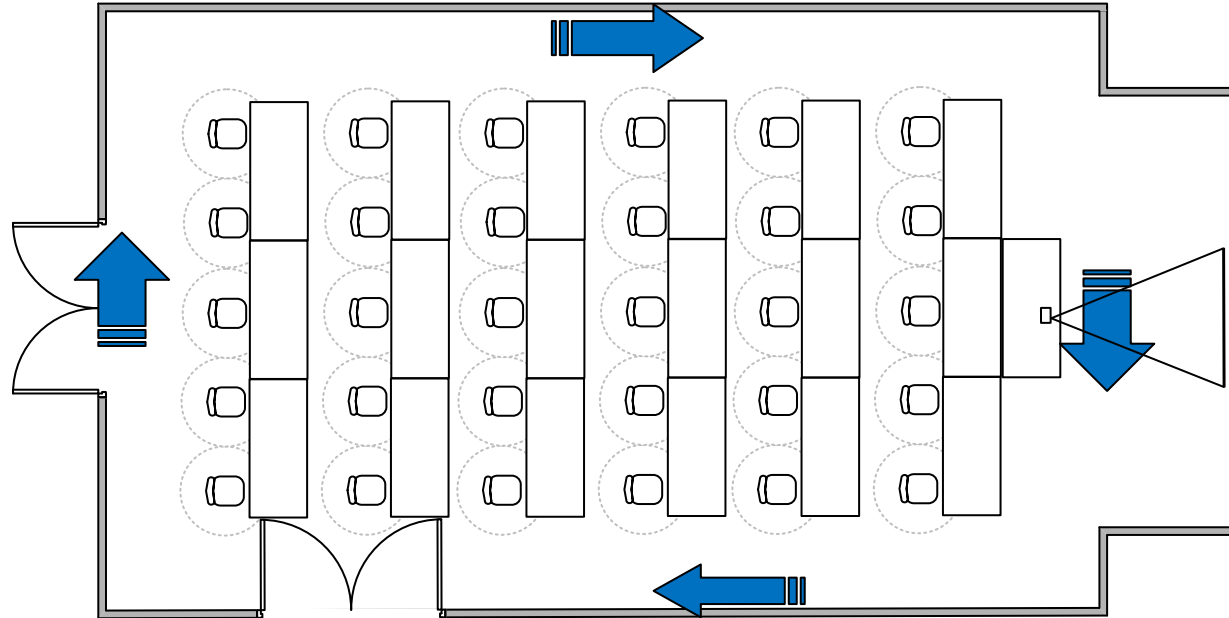

Repton Suite – Oulton Hall

Classroom Style for 30Pax – 1m spacing

Repton Room