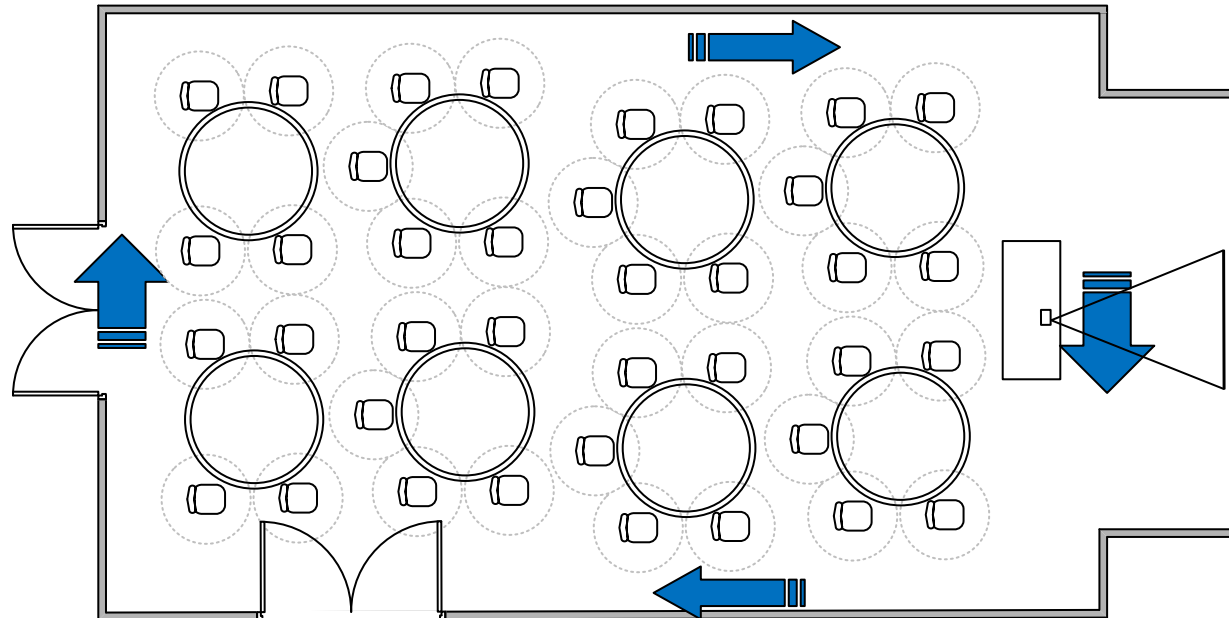

Repton Suite – Oulton Hall

Cabaret Style for 38 Pax – 1m spacing

Repton Room